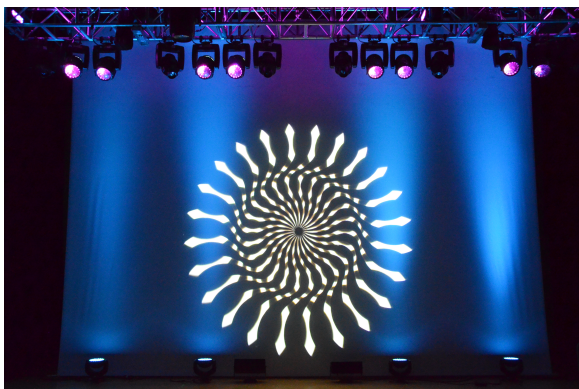

Best Boy Standard Load

Gobo Wheel 1

Detail Sheet

Actual Projected Image

Actual Projected Image in Haze

Wheel 1-Slot 1
"Just Rocks"

Wheel 1-Slot 2
"Pinhole"

Wheel 1-Slot 3
"Nice Slits"

Wheel 1-Slot 4
"Slate Wall 4"

Wheel 1-Slot 5
"Kaleidoscope
Moire"

*Moire gobo optimized
for rotating effect

Wheel 1-Slot 6
"Clubbed Spiral"

Best Boy Standard Load

Gobo Wheel 2

Detail Sheet

Actual Projected Image

Actual Projected Image in Haze

Wheel 2-Slot 1
"Color Fragments"

Wheel 2-Slot 2
"Oak Foliage 1"

Wheel 2-Slot 3
"Crackle Linear"

Wheel 2-Slot 4
"Ghost Dust"

Wheel 2-Slot 5
"Firewater Moire"

*Moire gobo optimized for rotating effect