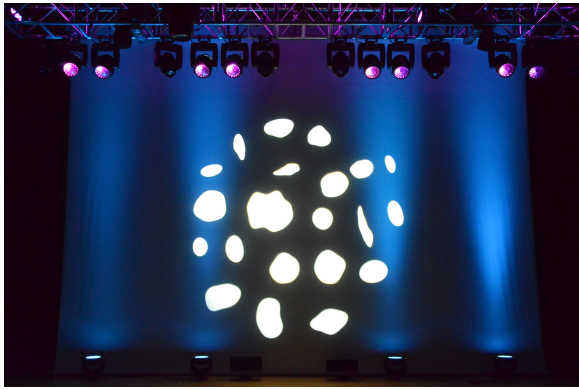

Best Boy Standard Load

Gobo Wheel 1

Detail Sheet

Actual Projected Image

Actual Projected Image in Haze

Wheel 1-Slot 1
"Just Rocks"

Wheel 1-Slot 2
"Pinhole"

Wheel 1-Slot 3
"Nice Slits"

Wheel 1-Slot 4
"Slate Wall 4"

Wheel 1-Slot 5
"Kaleidoscope
Moire"

*Moire gobo optimized
for rotating effect

Wheel 1-Slot 6
"Clubbed Spiral"

Best Boy Standard Load

Gobo Wheel 2

Detail Sheet

Actual Projected Image

Actual Projected Image in Haze

Wheel 2-Slot 1
"Color Fragments"

Wheel 2-Slot 2
"Oak Foliage 1"

Wheel 2-Slot 3
"Crackle Linear"

Wheel 2-Slot 4
"Ghost Dust"

Wheel 2-Slot 5
"Firewater Moire"

*Moire gobo optimized for rotating effect

Wheel 2-Slot 6
"Digital Straw"

Best Boy Standard Load Effects Wheel Detail Sheet

Actual Projected Image

Slot 1
4 Facet Prism

Slot 1
4 Facet Prism

Slot 2
Extruder

Slot 3
Oblong