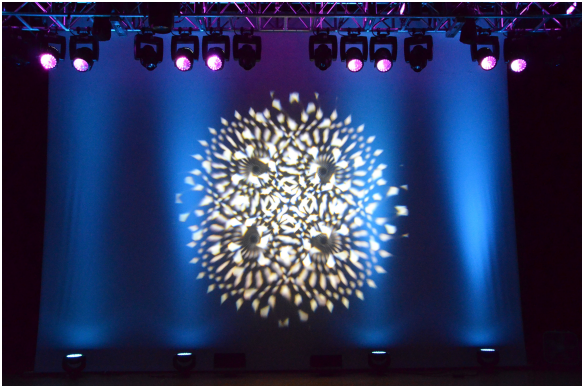

Actual Projected Image in Haze

Wheel 2-Slot 1
"Color Fragments"

Wheel 2-Slot 2
"Oak Foliage 1"

Wheel 2-Slot 3
"Crackle Linear"

Wheel 2-Slot 4
"Ghost Dust"

Wheel 2-Slot 5
"Firewater Moire"

*Moire gobo optimized for rotating effect

Wheel 2-Slot 6
"Digital Straw"

Best Boy Standard Load Effects Wheel Detail Sheet

Actual Projected Image

Slot 1
4 Facet Prism

Slot 1
4 Facet Prism

Slot 2
Extruder

Slot 3
Oblong