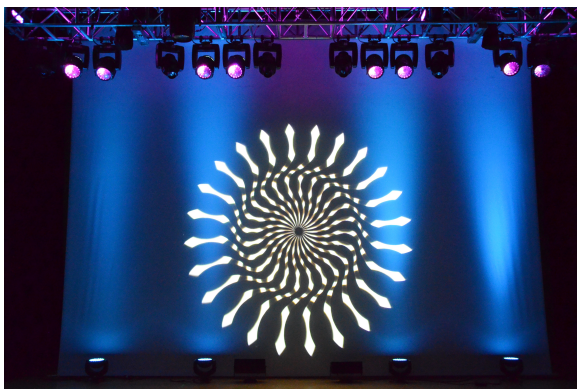

### Detail Sheet

Actual Projected Image

Actual Projected Image in Haze

Wheel 1-Slot 1  
"Bathtub"

Wheel 1-Slot 2  
"Gatling Gun"

Wheel 1-Slot 3  
"Pinhole"

Wheel 1-Slot 4  
"Paddle Wheel"

Wheel 1-Slot 5  
"Kaleidoscope Moire"