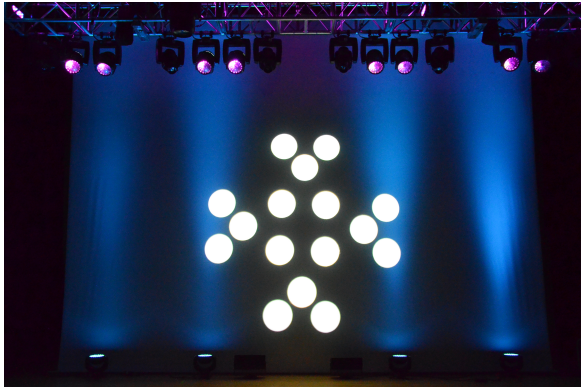

Bad Boy BeamFX Load

Gobo Wheel 1

Detail Sheet

Actual Projected Image