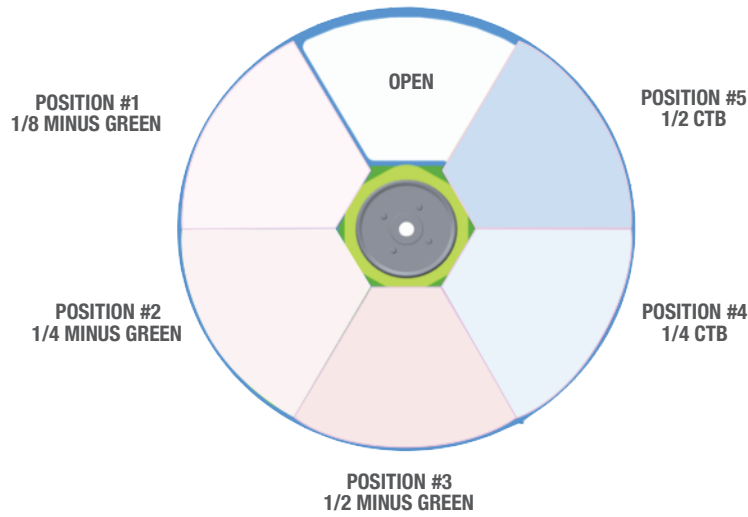

GroundControl™ LongThrow Color and Gobo Wheels

Designer Color Wheel

Gobo Wheel

The following charts represent the standard color and gobo configurations for the GC LongThrow luminaire.