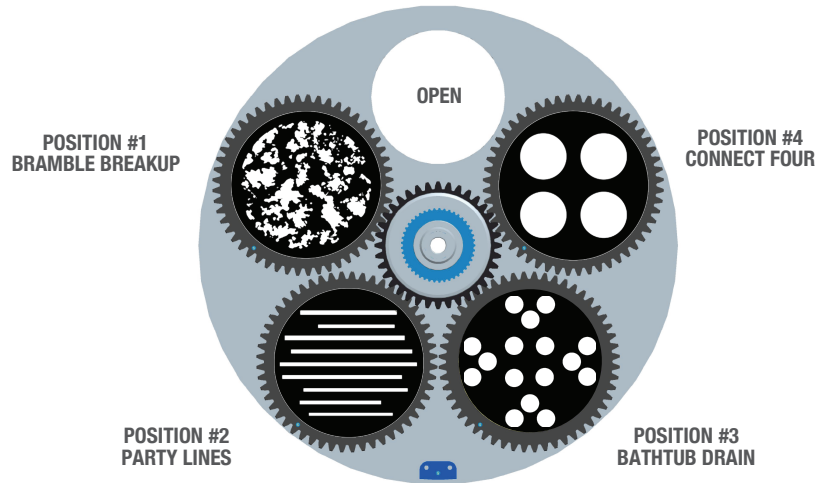

GroundControl™ LongThrow Color and Gobo Wheels

Designer Color Wheel

Gobo Wheel

The following charts represent the standard color and gobo configurations for the GC LongThrow luminaire.